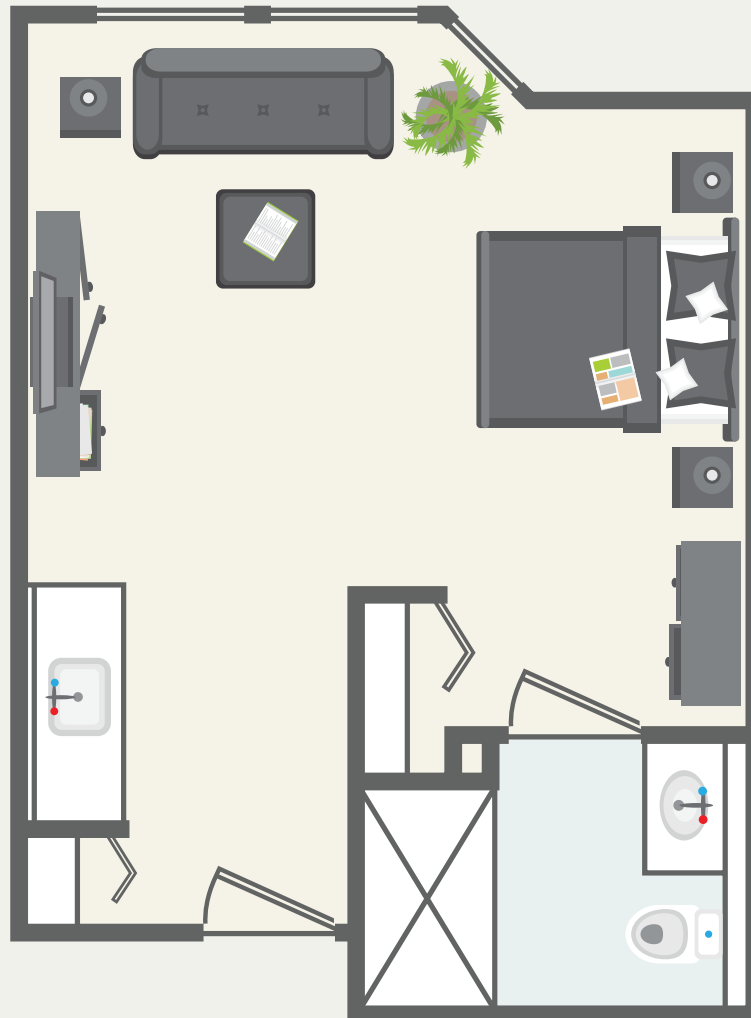

# Mountainside

BUILDING

## Deluxe Studio

350 sf.

[LifeManor.com](http://LifeManor.com)

Floorplan is for illustrative purposes only and may not accurately represent the exact proportions of the furniture in the spaces depicted. Life Manor reserves the right to make modifications and changes to prices, floorplans, design, materials and specifications at any time without prior notice and/or obligation.