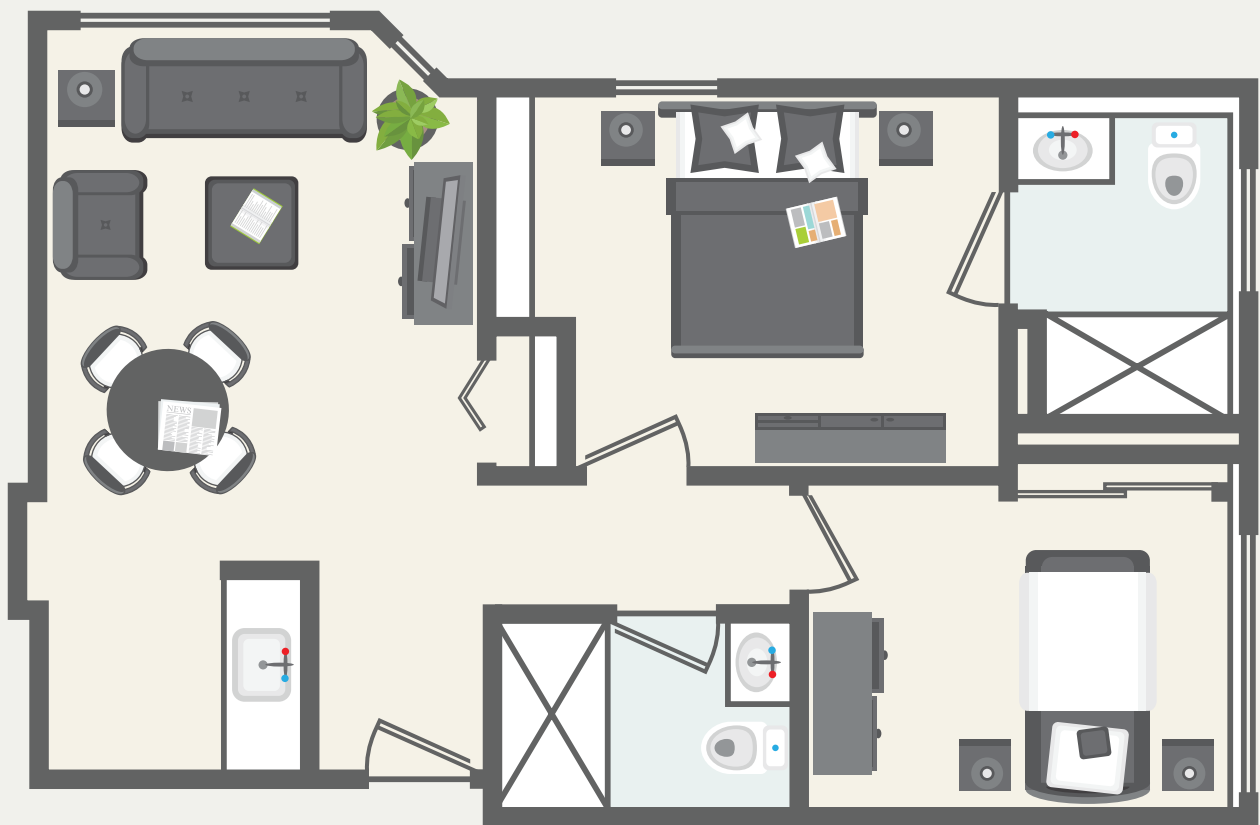

# Mountainside

BUILDING

## Double Bedroom

625 sf.

[LifeManor.com](http://LifeManor.com)

Floorplan is for illustrative purposes only and may not accurately represent the exact proportions of the furniture in the spaces depicted. Life Manor reserves the right to make modifications and changes to prices, floorplans, design, materials and specifications at any time without prior notice and/or obligation.