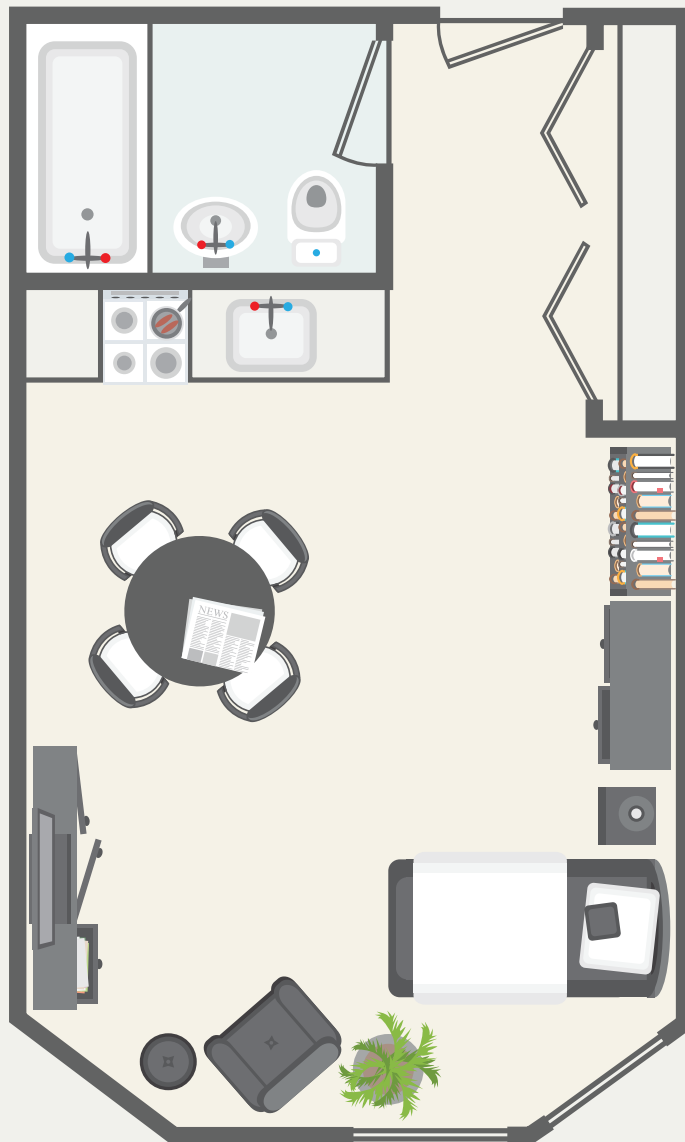

Parkside

BUILDING

Studio Unit

305 sf.

LifeManor.com

Floorplan is for illustrative purposes only and may not accurately represent the exact proportions of the furniture in the spaces depicted. Life Manor reserves the right to make modifications and changes to prices, floorplans, design, materials and specifications at any time without prior notice and/or obligation.

LM
LIFE MANOR
INDEPENDENT LIVING