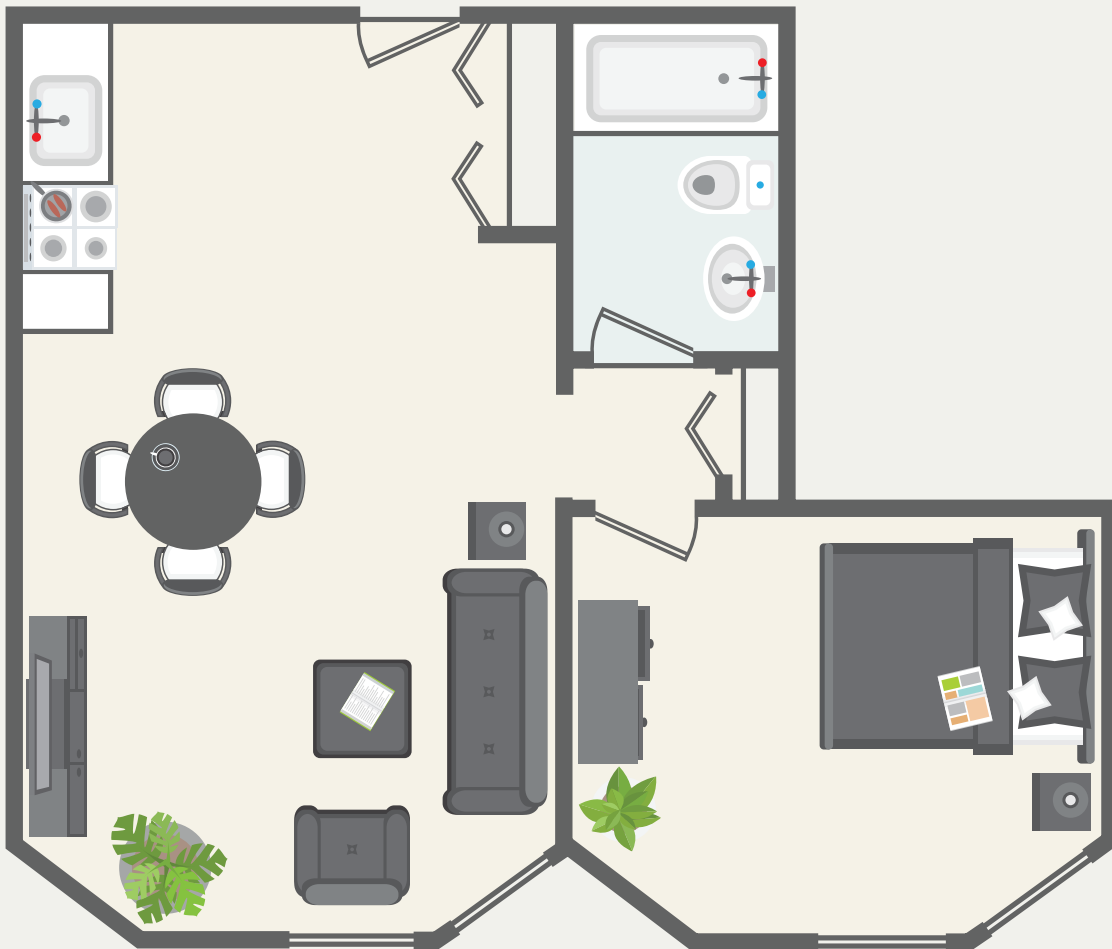

Parkside

BUILDING

1 Bedroom Unit

554 sf.

LifeManor.com

Floorplan is for illustrative purposes only and may not accurately represent the exact proportions of the furniture in the spaces depicted. Life Manor reserves the right to make modifications and changes to prices, floorplans, design, materials and specifications at any time without prior notice and/or obligation.

LM
LIFE MANOR
INDEPENDENT LIVING