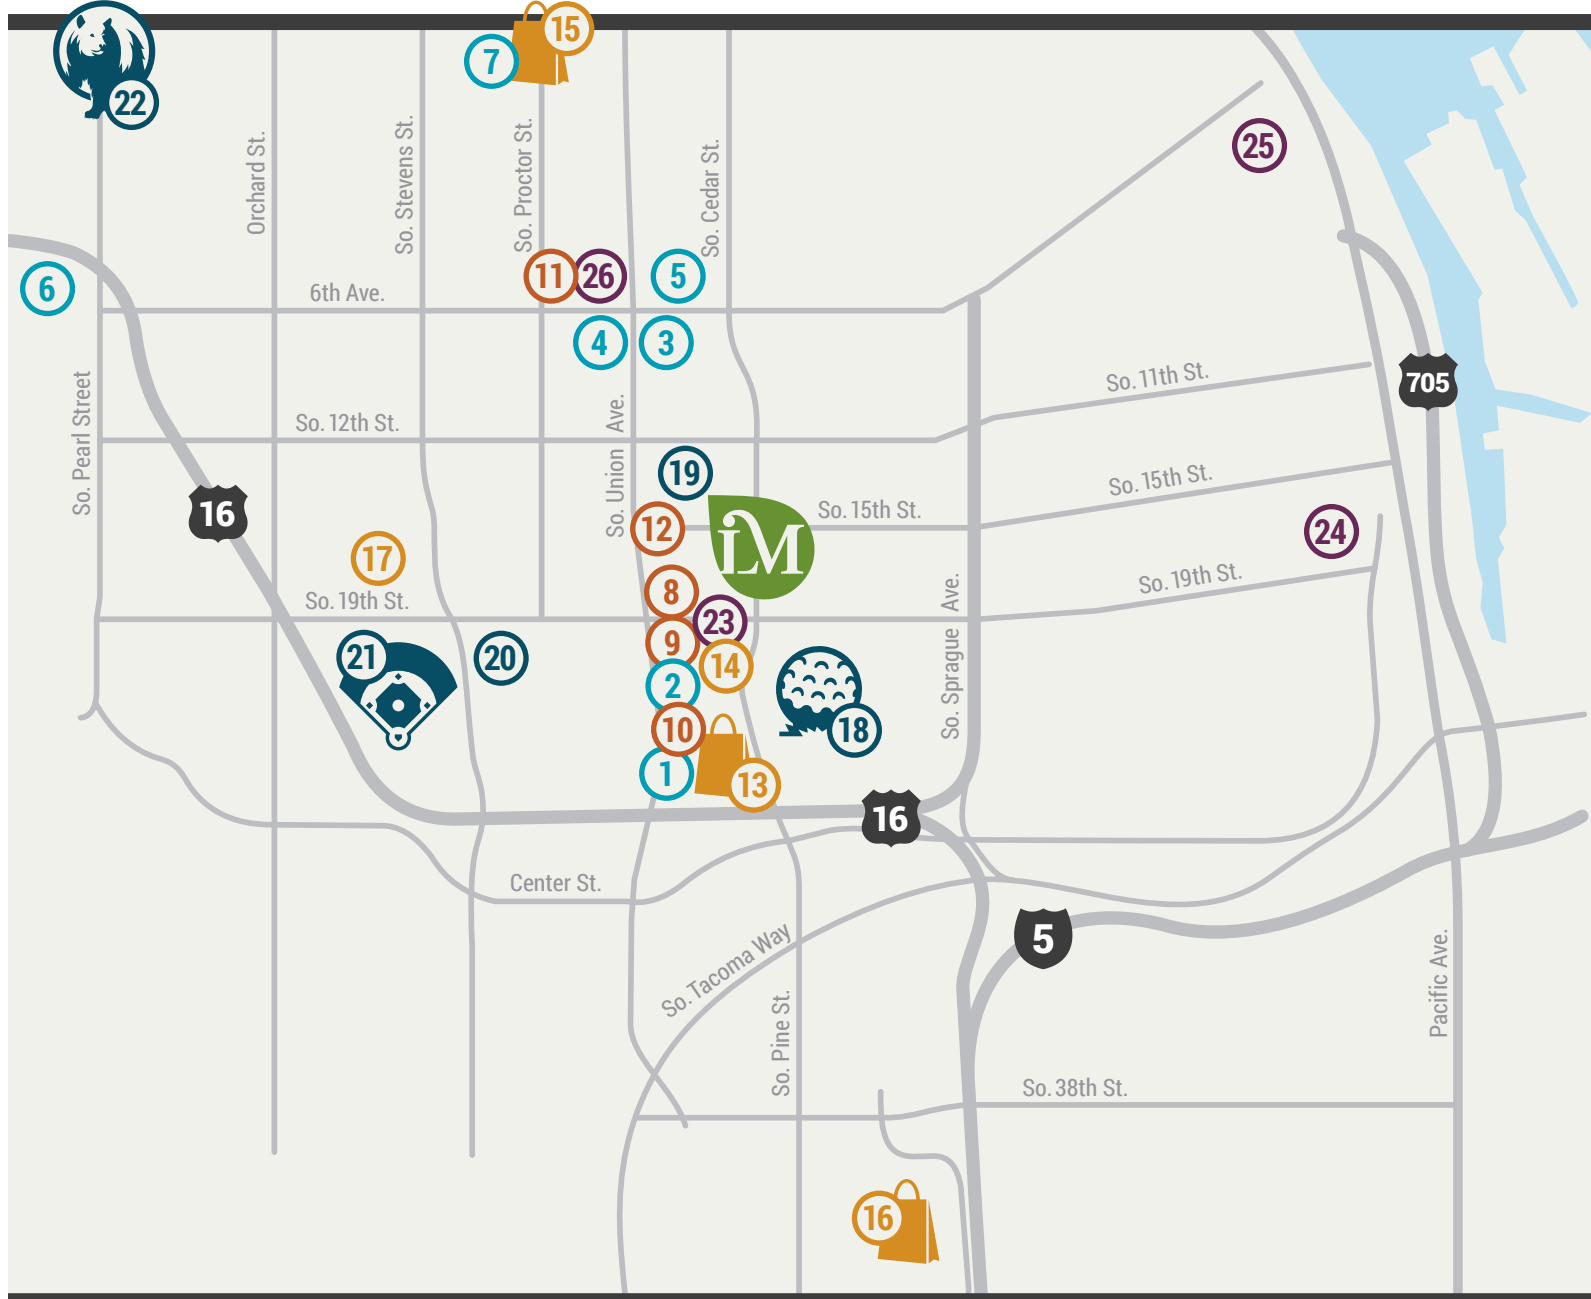

Local Amenity Map

RESTAURANTS:

1. Shari's
- 2A. McDonald's
- 2B. Jimmy Johns Sandwiches
- 2C. Starbucks Coffee
3. Farrelli's Pizza
4. Black Bear Frozen Yogurt
5. Silk Thai
6. Restaurants on Highland Hill on 6th Avenue
7. Restaurants in the Proctor District

BANKING:

8. Key Bank (less than 2 blocks)
9. Columbia Bank (4 blocks)
10. Bank of America (5 blocks)
11. Wells Fargo (on 6th Avenue)
12. Home Street Bank (2 blocks)

SHOPPING:

13. Tacoma Central Shopping Center includes Target, Hobby Lobby, Dollar Tree, Office Depot, PetSmart, Payless Shoes, TJ Maxx among others (6 blocks)
14. Walmart (5 blocks)
15. Proctor District offers boutique style shopping and dining (2 miles)
16. Tacoma Mall and 38th Street Shopping District (2.5 miles)
17. Fred Meyer (6 blocks away)

RECREATION:

18. Allenmore Public Golf Course (6 blocks)
19. Franklin Park (Next door)
20. Snake Lake Nature Reserve (6 blocks)
21. Cheney Stadium (Home of the Tacoma Rainiers)
22. Point Defiance Park & Zoo (6 miles)

HOSPITALS & PHARMACY:

23. Allenmore Hospital: MultiCare (3 blocks)
24. St. Joseph Hospital: CHI Franciscan Health (2 miles)
25. Tacoma General Hospital: MultiCare (2.5 miles)
- >> Various medical clinics including eye, skin, orthopedic, dental and more within blocks of the campus
26. Bartel Drug Store (8 blocks on 6th & Union)